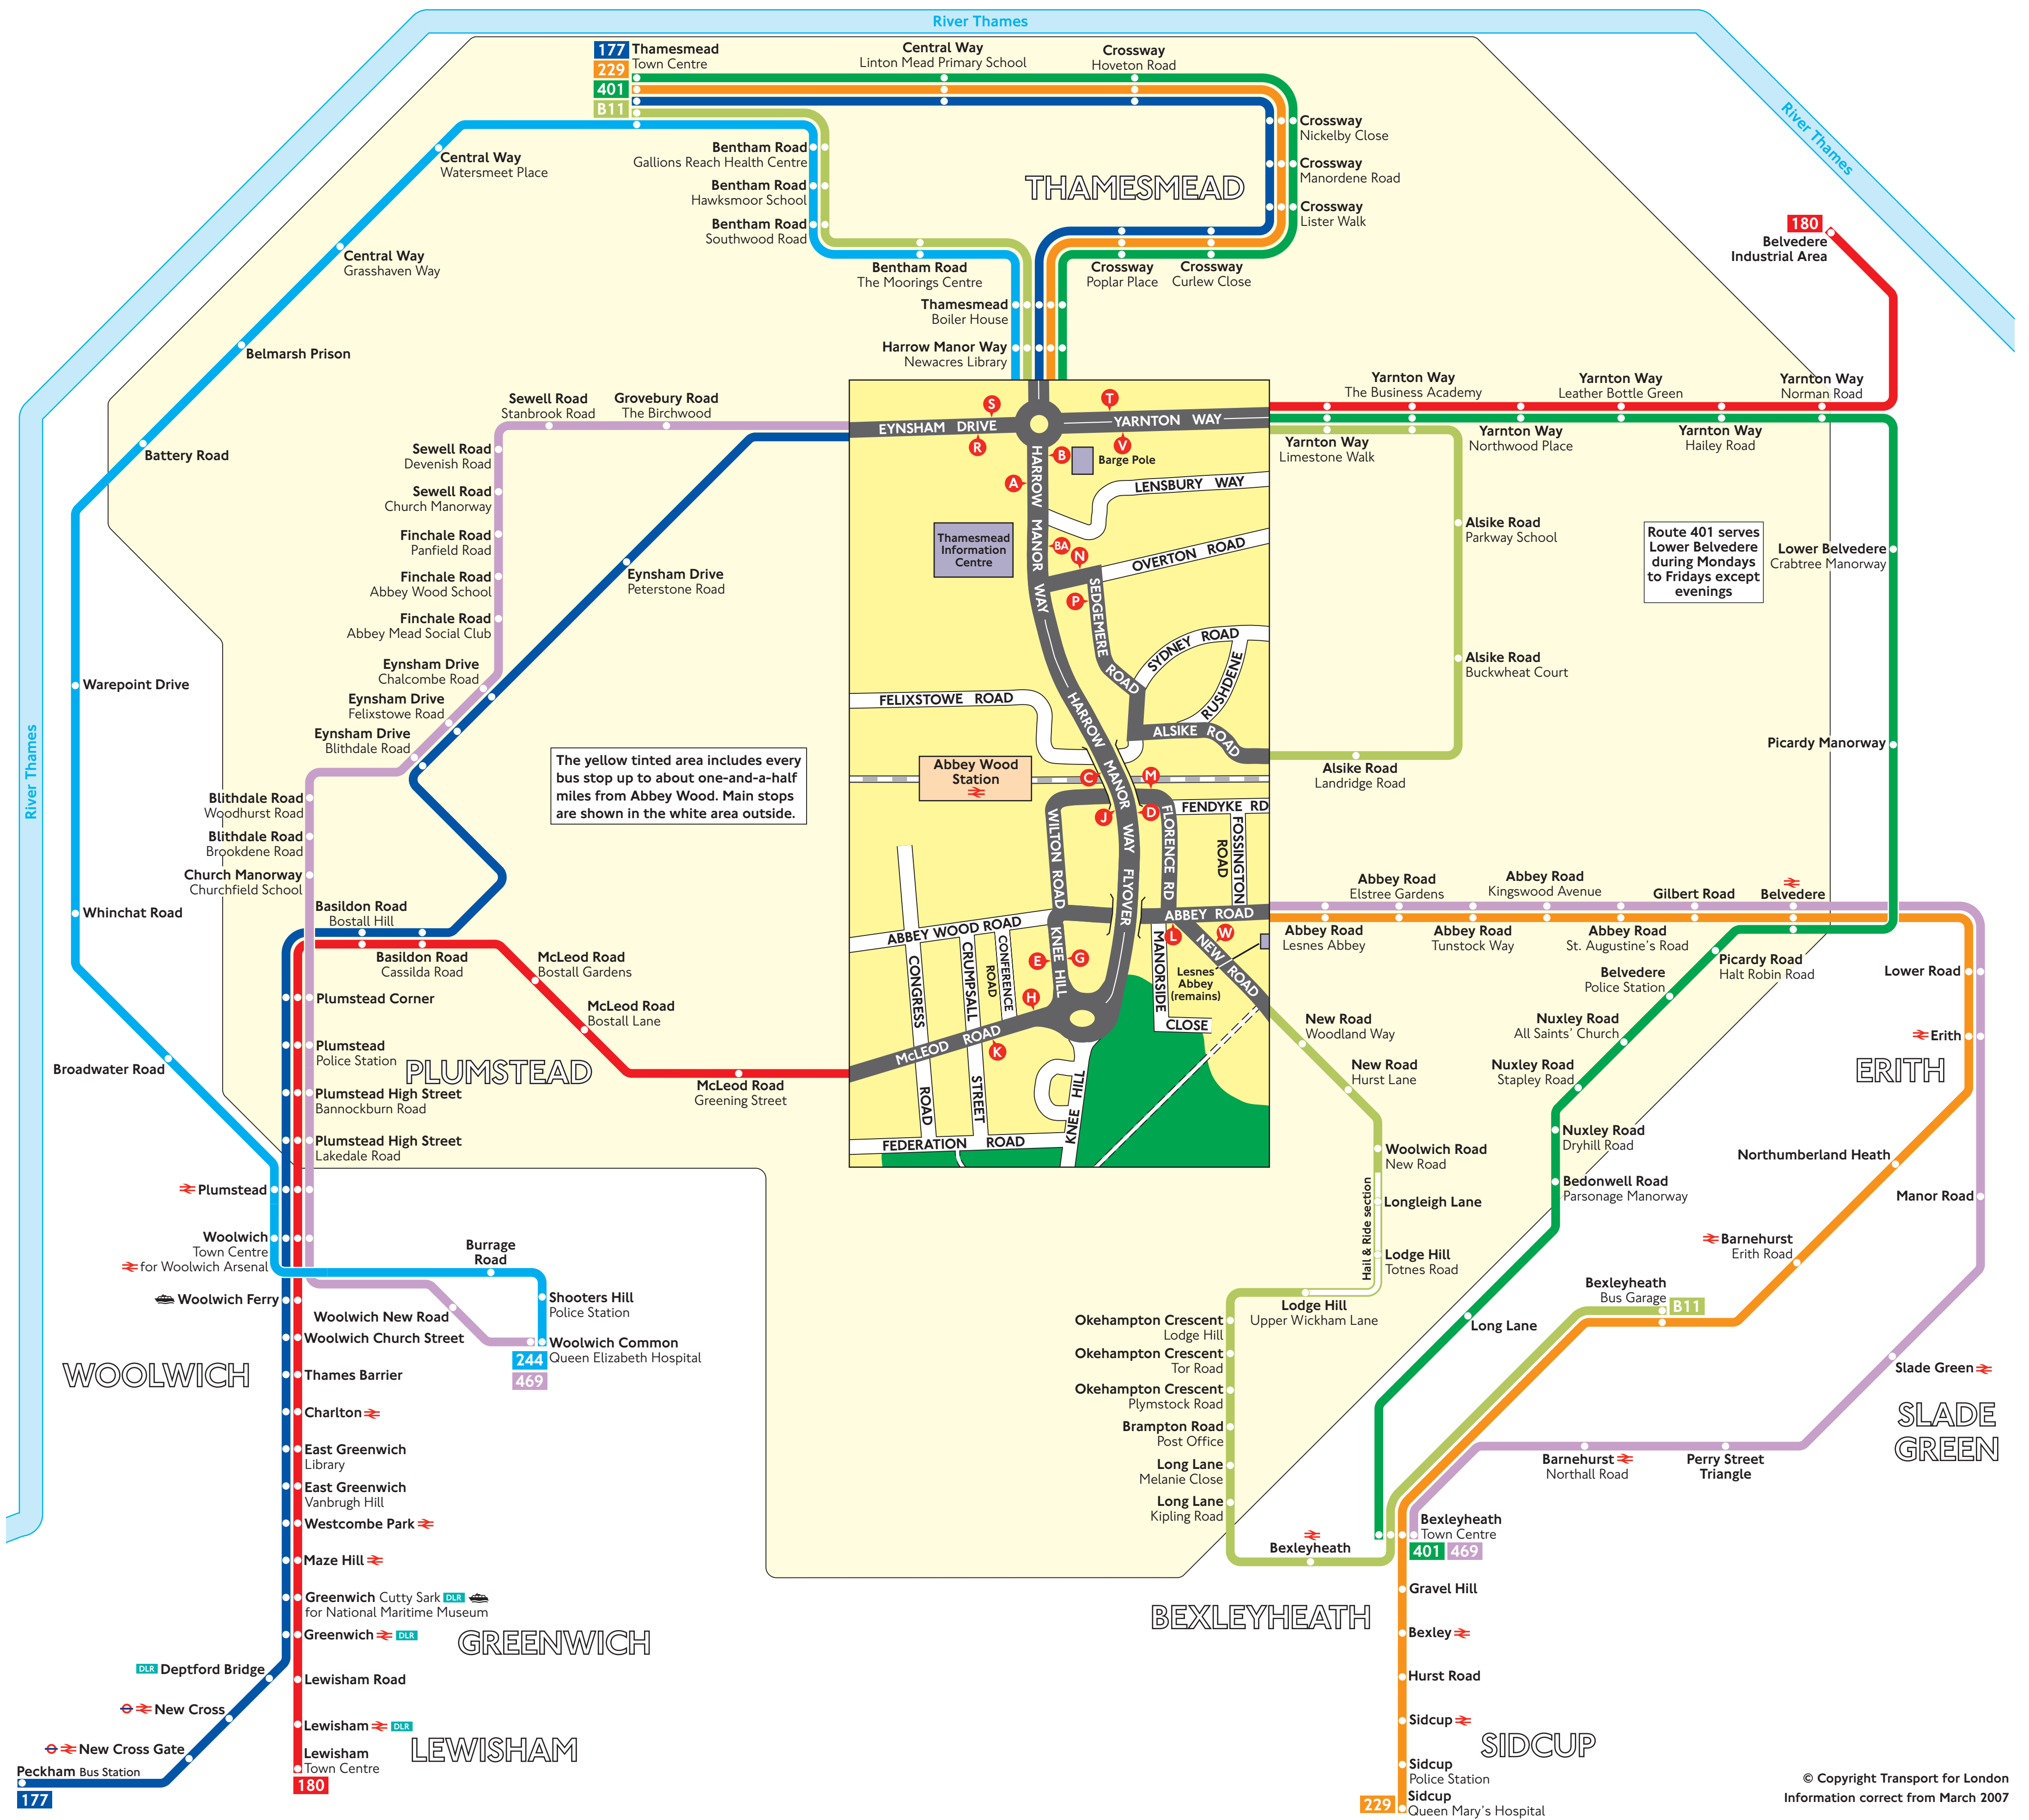

Buses from Abbey Wood

© Copyright Transport for London
Information correct from March 2007

- Key**
- 177 Day buses in black
 - N1 Night buses in blue
 - Connections with Underground
 - Connections with National
 - Connections with Docklands Light Railway
 - Connections with river boats
 - Connections with Eurostar
 - Mondays to Fridays except evenings
- Red discs show the bus stop you need for your chosen bus service. The disc appears on the top of the bus stop in the street (see map of town centre in centre of diagram).

Destination	Bus routes	Bus stops
A Plumstead High Street	177	R
	180	B M A D K V
	469	A G J L R
	N1	B M A D K
B Queen Elizabeth Hospital	244	A C G M
	469	A G J L R
C Sewell Road	469	A G J L R
D Shooters Hill Police Station	244	A C G M
E Sidcup Police Station and Queen Mary's Hospital	229	B M A D E
F Slade Green	469	B M A D E S
G Southwark Park Road	N1	B M A D K
H Surrey Quays	N1	B M A D K
I Thames Barrier	177	R
	180	B M A D K V
	N1	B M A D K
J Thamesmead Boiler House	177	S
	229	A C G L
	244	A C G M
	401	V
	B11	G J L N V
	N1	A C H
K Thamesmead Town Centre	177	S
	229	A C G L
	244	A C G M
	401	V
	B11	G J L N V
	N1	A C H
L Tottenham Court Road	N1	B M A D K
M Warepoint Drive	244	A C G M
N Waterloo	N1	B M A D K
O Westcombe Park	180	B M A D K V
	N1	B M A D K
P Whinchat Road	244	A C G M
Q Woolwich Town Centre for Woolwich Arsenal	177	R
	180	B M A D K V
	244	A C G M
	469	A G J L R
	N1	B M A D K
R Woolwich Church Street	177	R
	180	B M A D K V
	N1	B M A D K
S Woolwich Ferry	177	R
	180	B M A D K V
	244	A C G M
	N1	B M A D K
T Woolwich New Road	469	A G J L R
U Yarnton Way Hailey Road, Leather Bottle Green, Norman Road, and Northwood Place	180	A C H T
V Yarnton Way Limestone Walk and The Business Academy	180	A C H T
	401	T
	B11	G J L N V