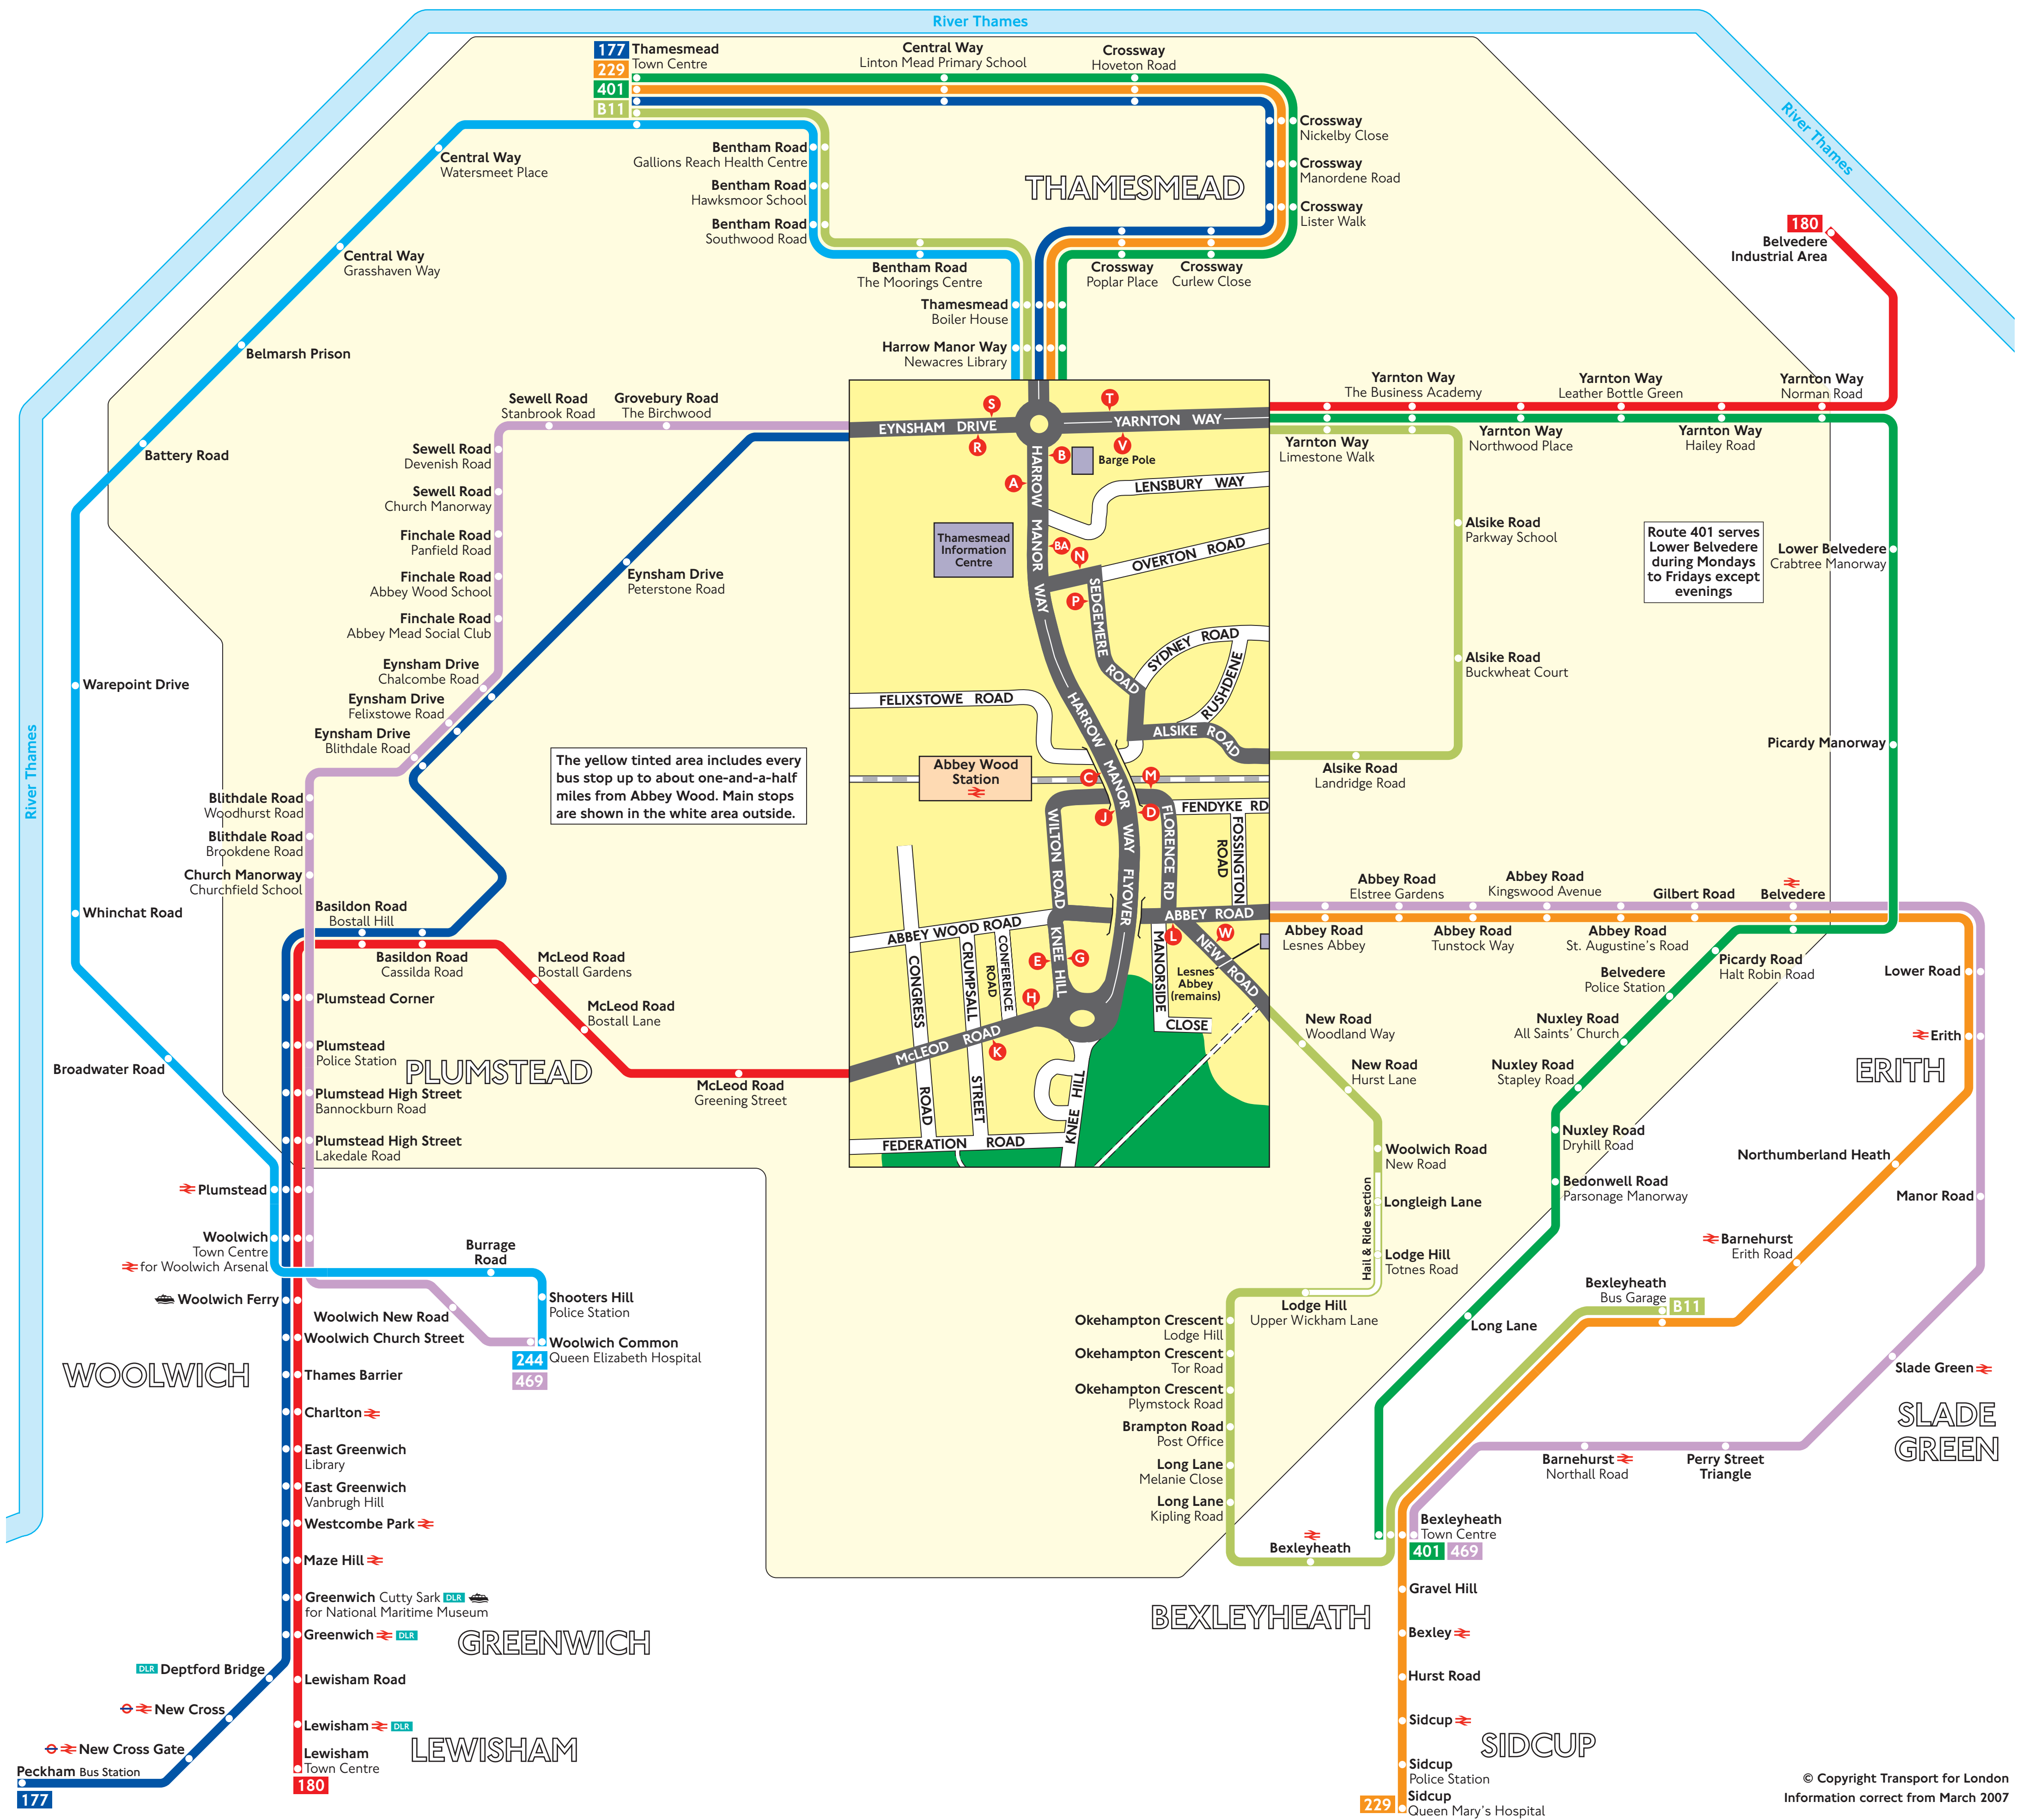

Buses from Abbey Wood

© Copyright Transport for London
Information correct from March 2007

- Key**
- 177 Day buses in black
 - N1 Night buses in blue
 - Connections with Underground
 - Connections with National
 - Connections with Docklands Light Railway
 - Connections with river boats
 - Connections with Eurostar
 - Mondays to Fridays except evenings
- Red discs show the bus stop you need for your chosen bus service. The disc appears on the top of the bus stop in the street (see map of town centre in centre of diagram).

Destination	Bus routes	Bus stops
Q Plumstead High Street	177	R
	180	B M A D K V
	469	A G J L R
	N1	B M A D K
R Queen Elizabeth Hospital	244	A C G M
	469	A G J L R
S Sewell Road	469	A G J L R
T Shooters Hill Police Station	244	A C G M
U Sidcup Police Station and Queen Mary's Hospital	229	B M A D E
V Slade Green	469	B M A D E S
W Southwark Park Road	N1	B M A D K
X Surrey Quays	N1	B M A D K
Y Thames Barrier	177	R
	180	B M A D K V
	N1	B M A D K
Z Thamesmead Boiler House	177	S
	229	A C G L
	244	A C G M
	401	V
	B11	G J L N V
	N1	A C H
A Thamesmead Town Centre	177	S
	229	A C G L
	244	A C G M
	401	V
	B11	G J L N V
	N1	A C H
B Tottenham Court Road	N1	B M A D K
C Warepoint Drive	244	A C G M
D Waterloo	N1	B M A D K
E Westcombe Park	180	B M A D K V
	N1	B M A D K
F Whinchat Road	244	A C G M
G Woolwich Town Centre for Woolwich Arsenal	177	R
	180	B M A D K V
	244	A C G M
	469	A G J L R
	N1	B M A D K
H Woolwich Church Street	177	R
	180	B M A D K V
	N1	B M A D K
I Woolwich Ferry	177	R
	180	B M A D K V
	244	A C G M
	N1	B M A D K
J Woolwich New Road	469	A G J L R
K Yarnton Way Hailey Road, Leather Bottle Green, Norman Road, and Northwood Place	180	A C H T
	401	T
L Yarnton Way Limestone Walk and The Business Academy	180	A C H T
	401	T
	B11	G J L N V